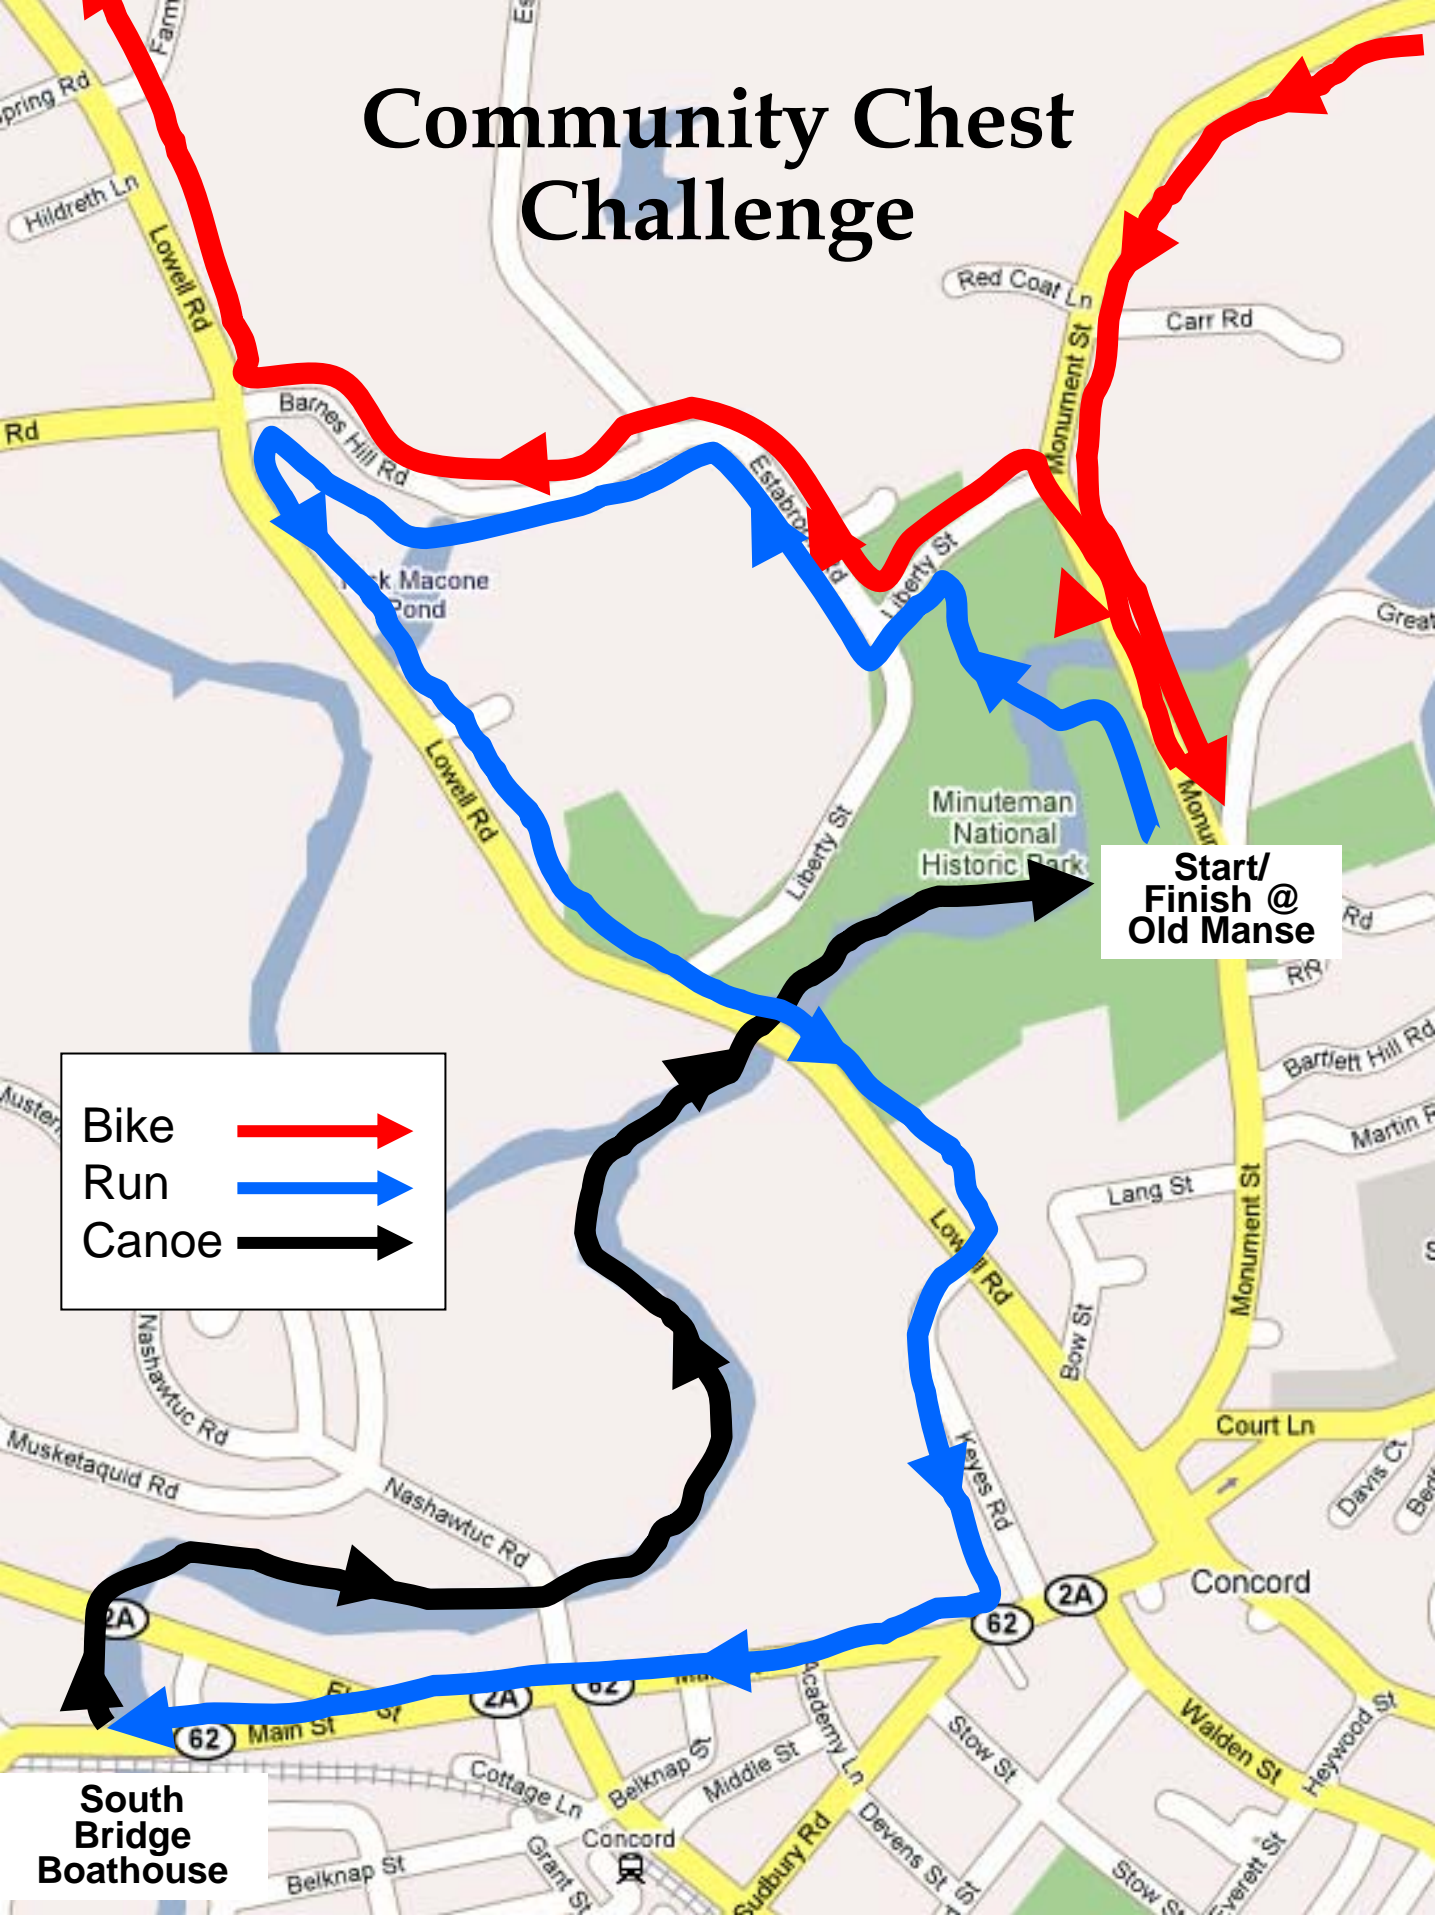

Community Chest Challenge

Bike Route →

Start/ Finish @ Old Manse

Community Chest Challenge

**Start/
Finish @
Old Manse**

Bike	
Run	
Canoe	

**South
Bridge
Boathouse**