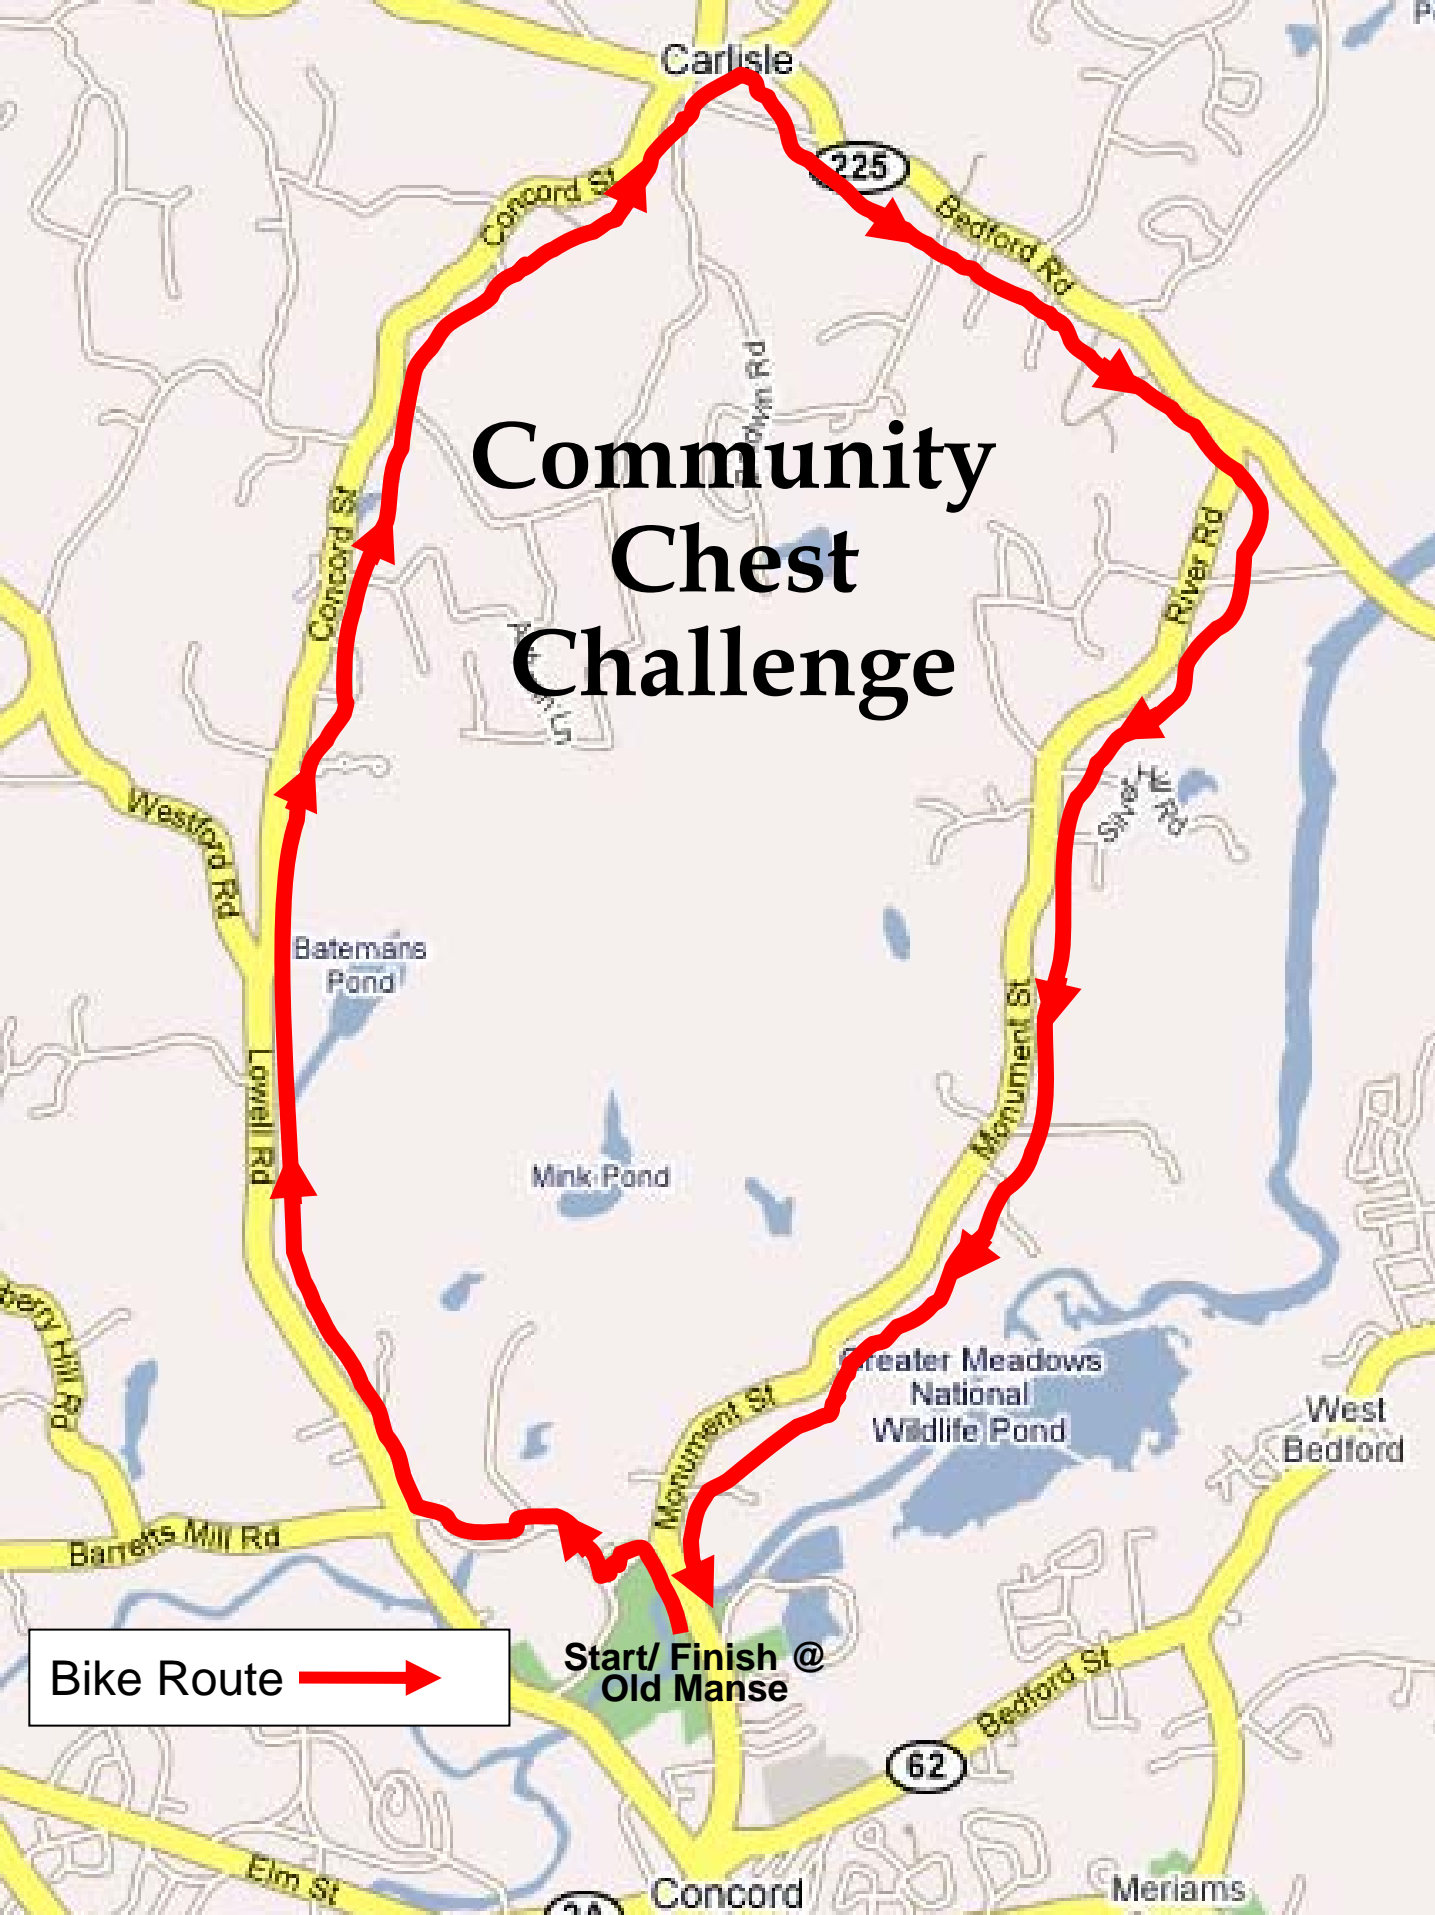

Community Chest Challenge

Bike Route →

Start/ Finish @ Old Manse

Community Chest Challenge

**Start/
Finish @
Old Manse**

Bike	
Run	
Canoe	

**South
Bridge
Boathouse**